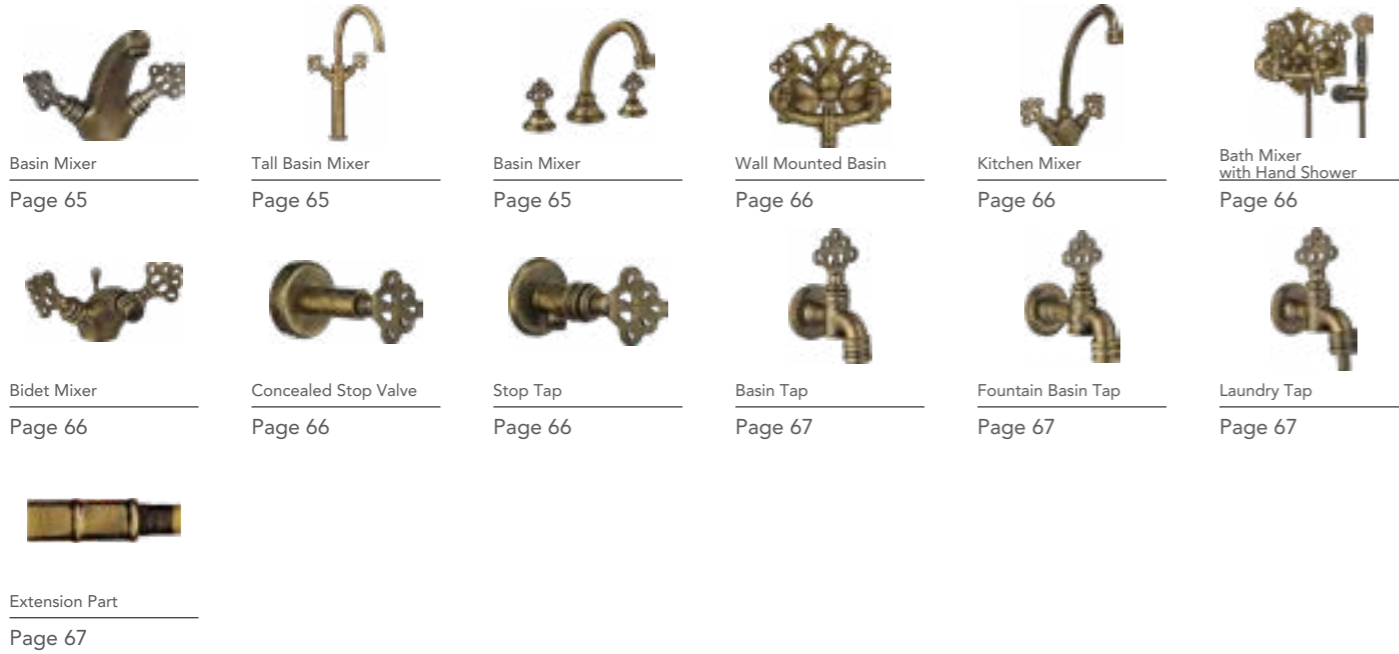

E.C.A. MIXERS

CONCEALED SHOWER MIXERS

SPOUTS

BIDET MIXERS

E.C.A. KITCHEN

MIXERS

TOUCH

E.C.A. OTTOMAN

E.C.A. SHOWER SYSTEMS

THERMOSTATIC

SHOWER COLUMNS

SLIDING HAND SHOWERS

HAND SHOWERS

E.C.A. COMMERCIAL INFRARED

SELF-CLOSING

MEDICAL