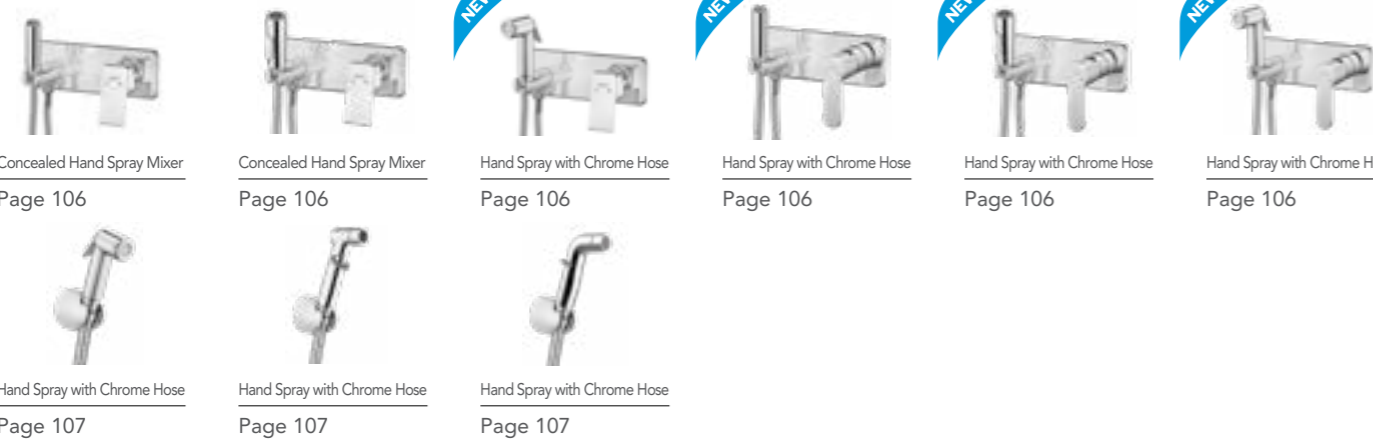

Filtered Stop Tap Page 103	Filtered Stop Tap Page 103	Filtered Stop Tap Page 103	Filtered Stop Tap Page 103	Filtered Stop Tap Page 103	Filtered Stop Tap Page 103
Long Stop Tap Page 104	Long Stop Tap Page 104	Stop Tap Page 104	Stop Tap Page 104	Stop Tap Page 104	Stop Tap Page 105
Stop Tap with 2 Outlets Page 105	Stop Tap with 2 Outlets Page 105	Stop Tap with 2 Outlets Page 105