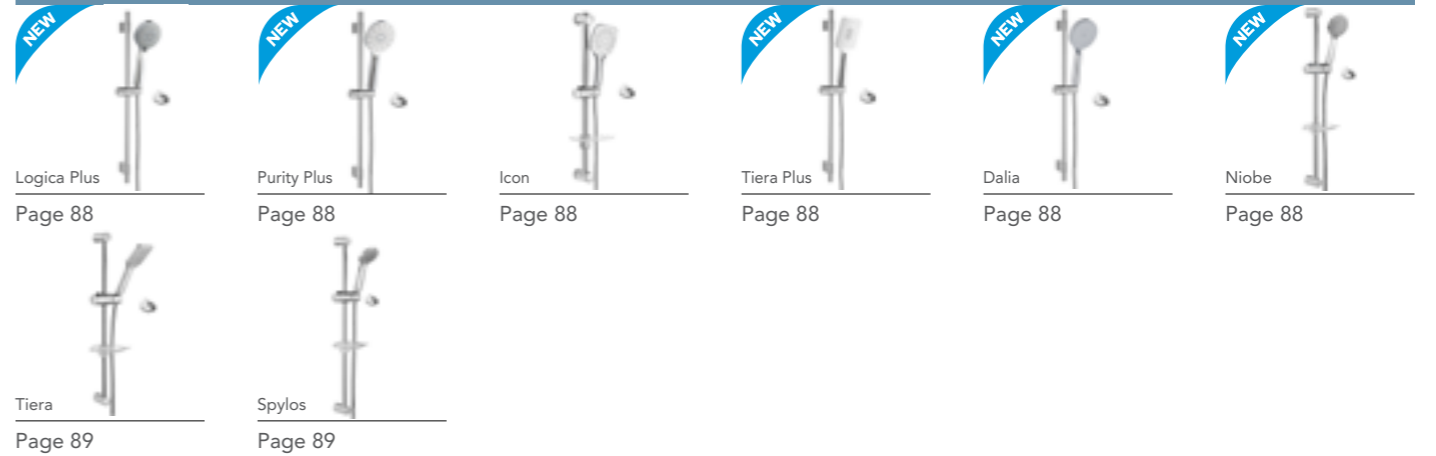

E.C.A. SHOWER SYSTEMS

THERMOSTATIC

SHOWER COLUMNS

SLIDING HAND SHOWERS

HAND SHOWERS

E.C.A. COMMERCIAL INFRARED

SELF-CLOSING

MEDICAL

E.C.A. SHOWER SYSTEMS

SHOWER HEADS

 Tieria Shower Head Page 92	 Tieria Shower Head Page 92	 Tieria Shower Head Page 92	 Tieria Shower Head Page 92	 Tieria Shower Head Page 92	 Tieria Shower Head Page 92
 Tieria Plus Shower Head Page 92	 Tieria Plus Shower Head Page 92	 Tieria Plus Shower Head Page 92	 Purity Shower Head Page 93	 Purity Shower Head Page 93	 Purity Shower Head Page 93
 Myra Shower Head Page 93	 Myra Shower Head Page 93	 Myra Shower Head Page 93	 Dalia Shower Head Page 93	 Dalia Shower Head Page 93	 Dalia Shower Head Page 93
 Slim Shower Head Page 94	 Slim Shower Head Page 94	 Slim Shower Head Page 94	 Slim Shower Head Page 94	 Slim Shower Head Page 94	 Slim Shower Head Page 94
 Slim Shower Head Page 94	 Slim Shower Head Page 94	 Slim Shower Head Page 94	 Slim Shower Head Page 95	 Slim Shower Head Page 95	 Slim Shower Head Page 95
 Mina Shower Head Page 95	 Mina Shower Head Page 95	 Mina Shower Head Page 95	 Arda Shower Head Page 95	 Arda Shower Head Page 95	
 Wall Mounted Shower Head Elbow Page 96	 Wall Mounted Shower Head Elbow Page 96	 Ceiling Mounted Shower Head Elbow Page 96	 Wall Mounted Shower Head Elbow Page 96	 Wall Mounted Shower Head Elbow Page 96	 Wall Mounted Shower Head Elbow Page 96
 Ceiling Mounted Shower Head Elbow Page 96	 Ceiling Mounted Shower Head Elbow Page 96	 Wall Mounted Shower Head Page 96			