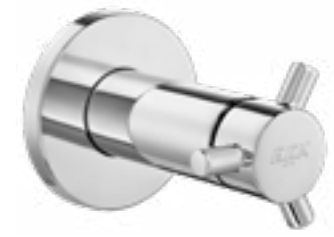

● Chrome 102151011HEX

Concealed Stop Valve, G1/2"

● Chrome 102151010EX

Concealed Stop Valve, G3/4"

● Chrome 102151016EX

Concealed Stop Valve, G1/2"

● Chrome 102126747EX

Concealed Stop Valve, G1/2"