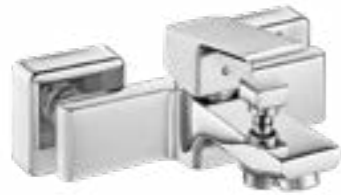

164

Bath Mixer

● Chrome	102102469EX
● Matt Black	102102469C1EX