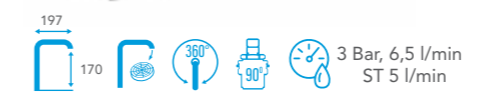

NEW

28
29

10210666EX E.C.A. Royal Basin Mixer
9503DXS110H SEREL Slimline Cylindrical Washbasin Ø 45 cm.
TP08STL110H Ceramic Plug And Waste Siphon Unit

Basin Mixer

● Chrome	102188666EX
● Chrome Pop-Up	102188668EX
● Matt Black	102188666C1EX
● Matt Black Pop-Up	102188668C1EX